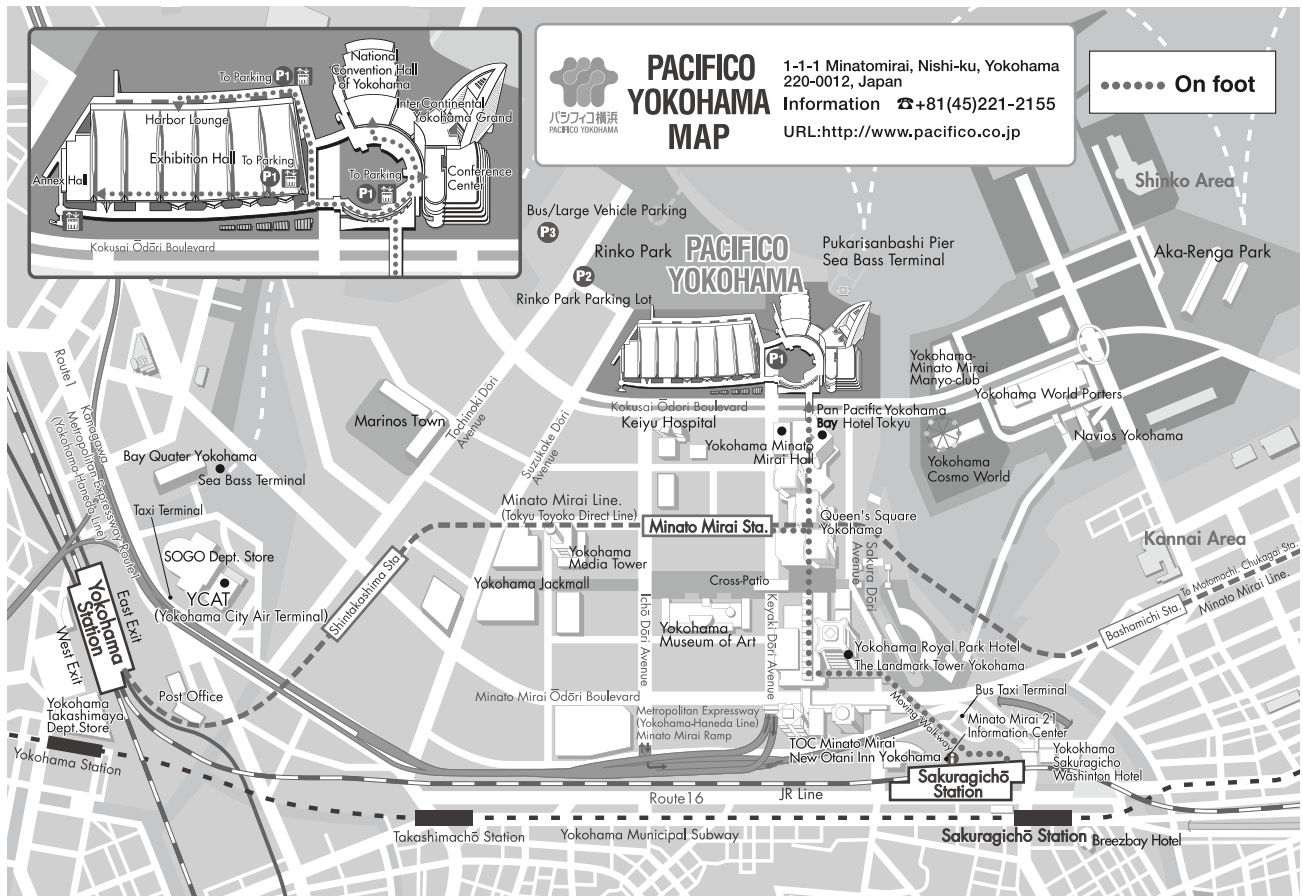

# Access to Pacifico Yokohama

## How to get to PACIFICO Yokohama

By Air	Haneda Airport	Airport Limousine Bus (35min. for PACIFICO YOKOHAMA)		Yokohama Station YCAT Yokohama City Air Terminal	by Taxi	35min.	
		Airport Limousine Bus	30min.			7min.	
	Narita Airport	Airport Limousine Bus	90min.			Minato Mirai Line	
		JR Narita Express (120min. for PACIFICO YOKOHAMA)	90min.				
By Train	Shibuya Station	Tokyu Toyoko Line : Limited Express (Direct link to Minato Mirai Line)		Yokohama Station YCAT Yokohama City Air Terminal	Minato Mirai Line	30min.	
	Tokyo Station	JR Tokaido Line				3min.	on foot 3min.
	Shin Yokohama Station	JR Yokohama Line Kikuna Station Tokyu Toyoko Line				3min.	on foot 3min.
		JR Yokohama Line				3min.	on foot 12min.
		Yokohama Subway				15min.	by Bus 7min.
By Car	[From Tokyo]		Minato Mirai Exit	3min.			
	Metropolitan Expressway			Toward Yokohama Park, Kanagawa Route K-1			
	Toward Yokohama (via Bay Bridge), Bay Shore Route B ▶ K-1						
[From Kansai or Chubu]		Toward Yokohama K-1					
Tomei Expressway Yokohama Machida IC		Hodogaya Bypass 15min. ▶ Kariba IC ▶ Metropolitan Expressway 10min.					
				Sakuragichō Station		on foot 12min.	PACIFICO YOKOHAMA
						by Bus 7min.	
						by Taxi 5min.	