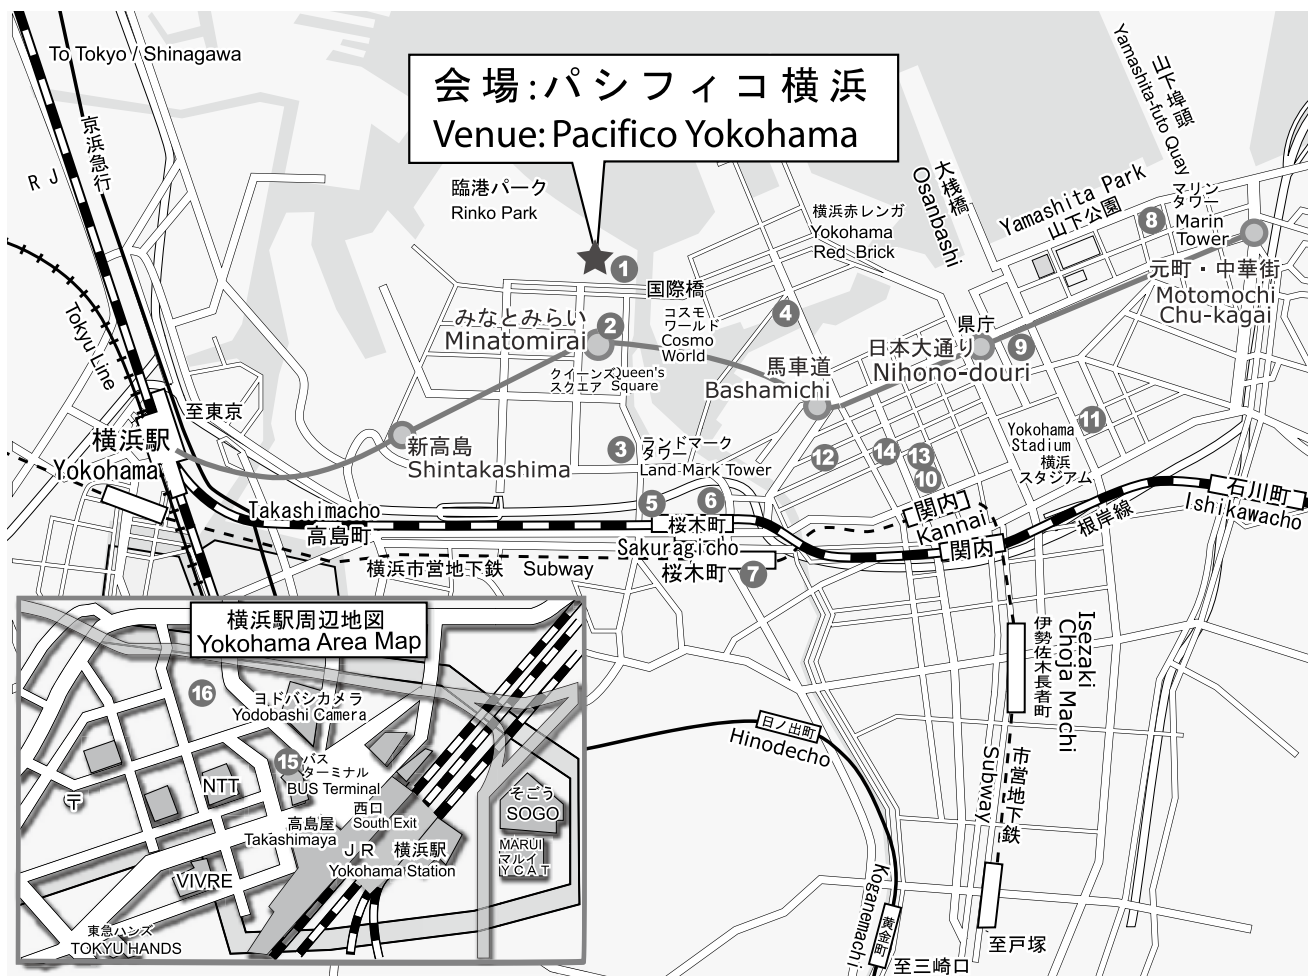

周辺ホテル案内 Hotel Map

1. ヨコハマグランドインターコンチネンタルホテル	1. Intercontinental Yokohama The Grand
2. パンパシフィック横浜ベイホテル東急 (旧: パンパシフィックホテル横浜)	2. Pan Pacific Yokohama Bay Hotel Tokyu
3. 横浜ロイヤルパークホテル	3. Yokohama Royal Park Hotel
4. ナビオス横浜	4. Navios Yokohama
5. ニューオータニイン横浜	5. New Otani Inn Yokohama
6. 横浜桜木町ワシントンホテル	6. Yokohama Sakuragicho Washington Hotel
7. ブリーズベイホテル リゾート&スパ	7. Breezbay Hotel Resort&Spa
8. ホテルニューグランド	8. Hotel New Grand
9. ホテルJALシティ 関内横浜	9. Hotel JAL City Kannai Yokohama
10. アパホテル<横浜関内>	10. APA Hotel Yokohama-Kannai
11. ダイワロイネットホテル横浜公園	11. Daiwa Roynet Hotel Yokohama-Koen
12. 横浜平和プラザホテル	12. Yokohama Heiwa Plaza Hotel
13. コンフォートホテル横浜関内	13. Comfort Hotel Yokohama Kannai
14. ホテルルートイン横浜馬車道	14. Hotel Route Inn Yokohama Bashamichi
15. 横浜ベイシェラトンホテル&タワーズ	15. Yokohama Bay Sheraton Hotel & Towers
16. ホテルキャメロットジャパン	16. Hotel Camelot Japan